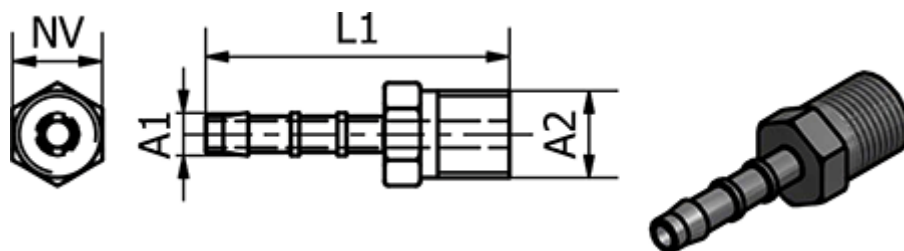

Article number: 58631134

Description: Tube Connector 31.134, Ø10 - R 1/4"

Measures

Ext. hose diameter A1	= 10
L1	= 43.5
NV	= 14
Thread A2	= R 1/4"